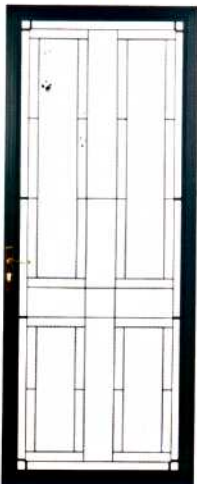

Belgrave

Hampton