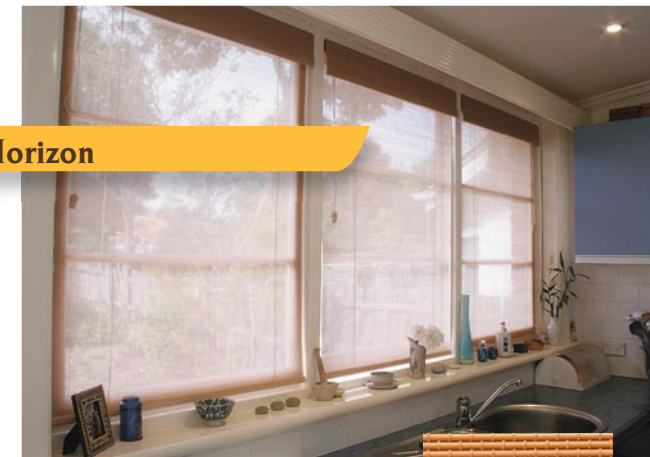

Horizon

The light filtering effect of Horizon maintains your view whilst blocking the glare of the sun, protecting your furnishings from damaging rays. Horizon blinds are suitable for both interior and exterior use. Made from PVC material and available in coffee and camel colours.

An Overlap version, creating a blackout effect, is available in camel. This is a popular alternative to other blackout blinds for wet areas such as kitchens, bathrooms and laundries.