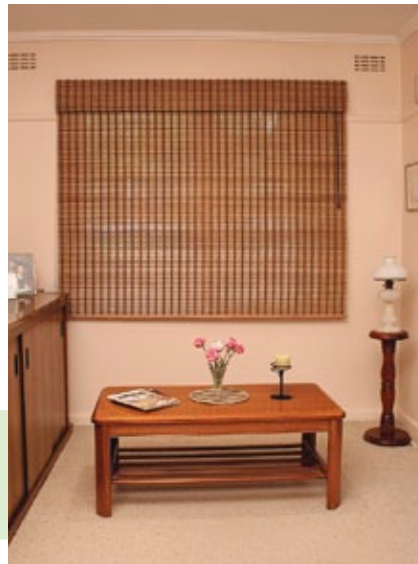

With such an array of colour options to choose from with this material there is something to suit every room in the home.

Brown Combi

Brown Combi blinds are a striking addition to any home. Made from a combination of bamboo slats and matchsticks, these blinds add character and sophistication to any room.