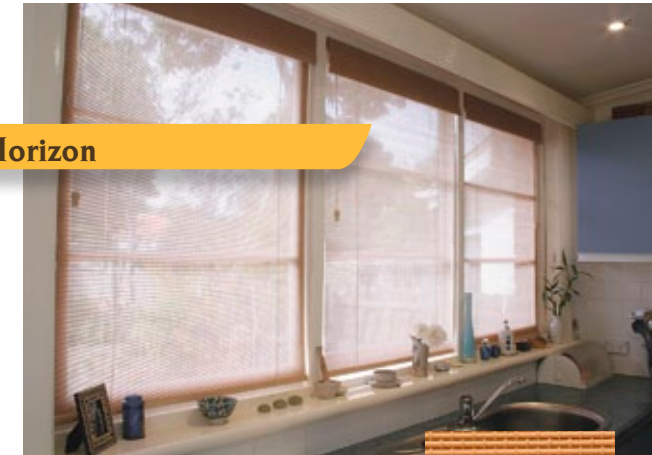

† Colour Options: natural, stained, painted and lacquered * Overlap only

Matchstick

A simple but stylish blind that is suitable for many applications including sunrooms, kitchens and living areas. The fine slats of matchstick gently filter your view while reducing heat and glare.

Matchstick blinds can be colour co-ordinated with almost any décor in the home. A low maintenance option that will endure the test of time.

Raw Bamboo

Versatility springs to mind when choosing Raw Bamboo. It can be colour co-ordinated to suit almost any décor, coming in a natural, stained, painted or lacquered finish.

Raw Bamboo is perfect for a sunroom, office or living area. It creates a sophisticated, relaxed look and provides an affordable, low maintenance window covering.

Horizon

The light filtering effect of Horizon maintains your view whilst blocking the glare of the sun, protecting your furnishings from damaging rays. Horizon blinds are suitable for both interior and exterior use. Made from PVC material and available in coffee and camel colours.